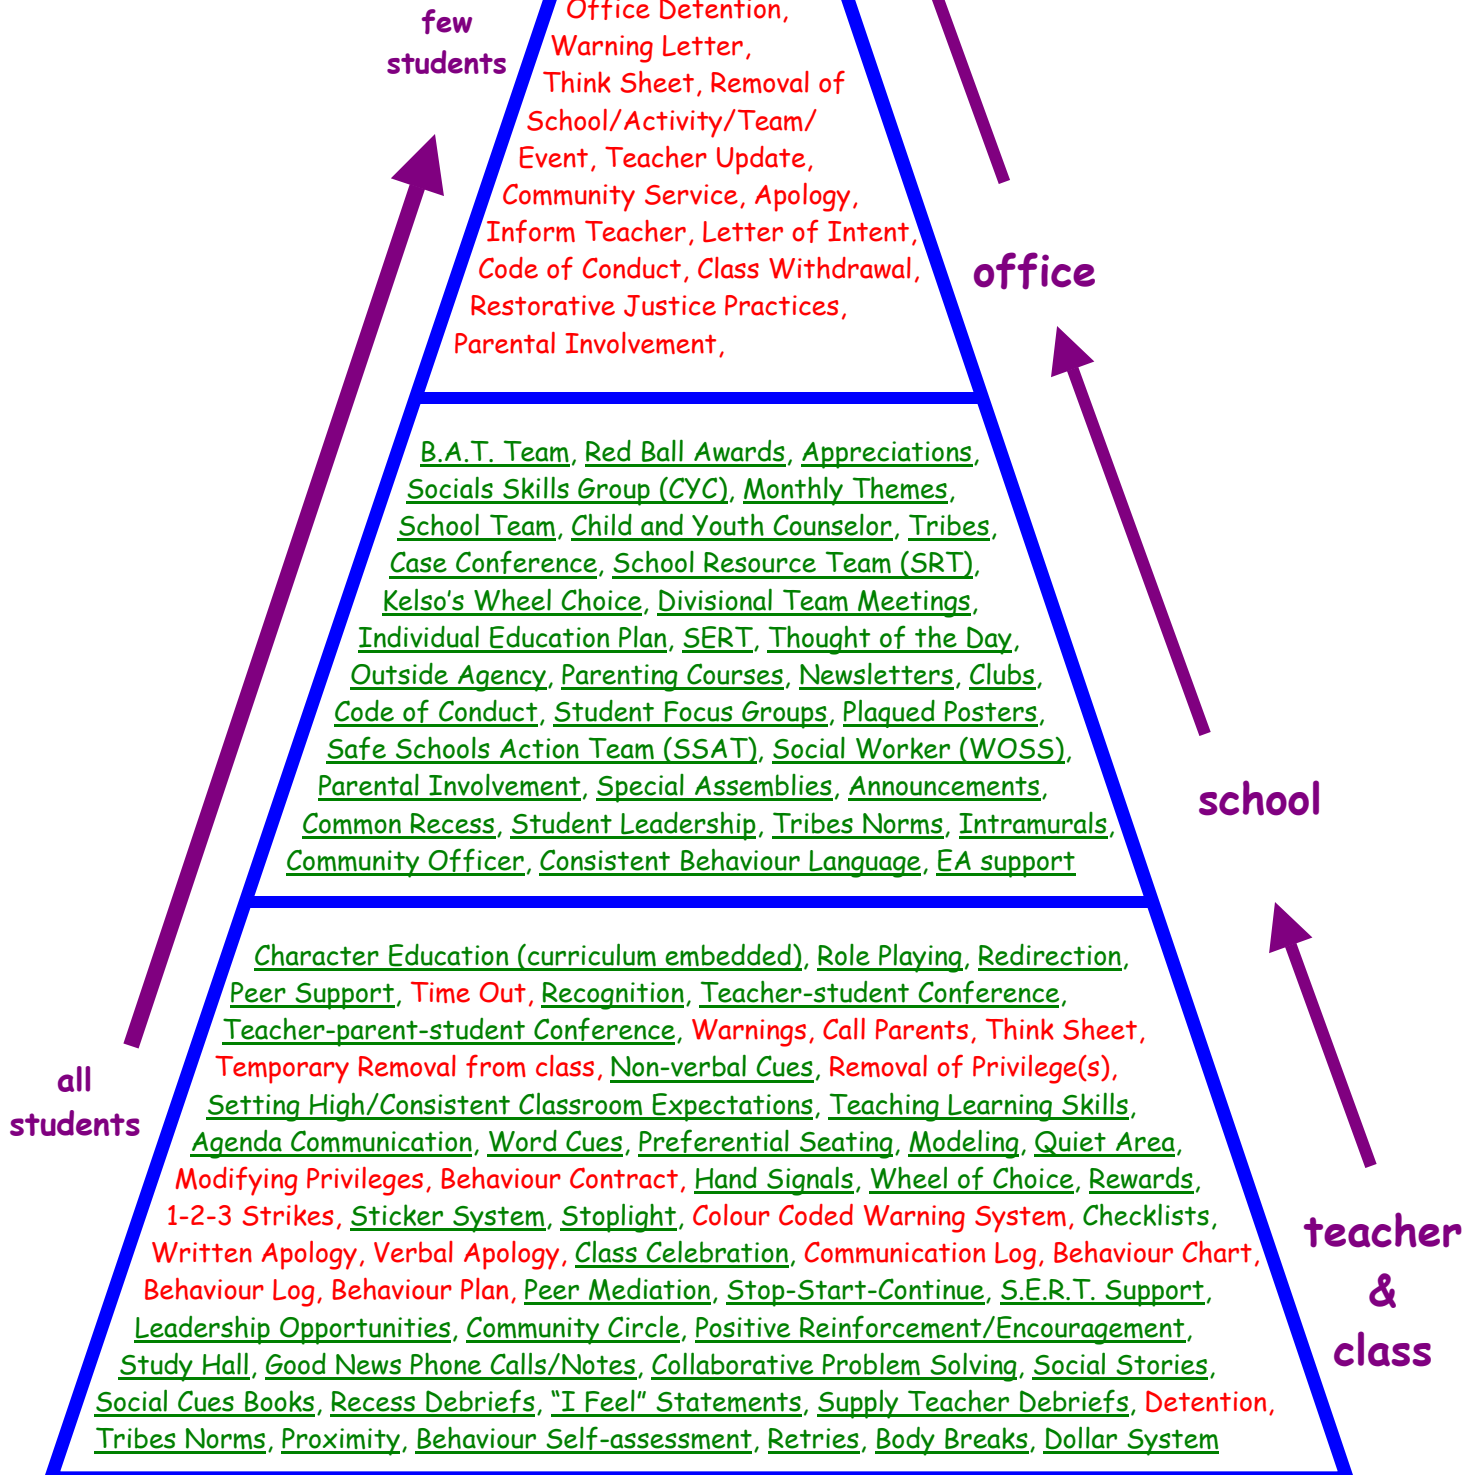

SUNNINGDALE P.S.

Safe School Action Team

(Progressive Discipline Pyramid)

Halton
District
School
Board

PYRAMID LEGEND:

Proactive measures

Responsive measures

Differentiated Progressive Discipline, L. Silvestri, VP Sunningdale P.S., HDSB